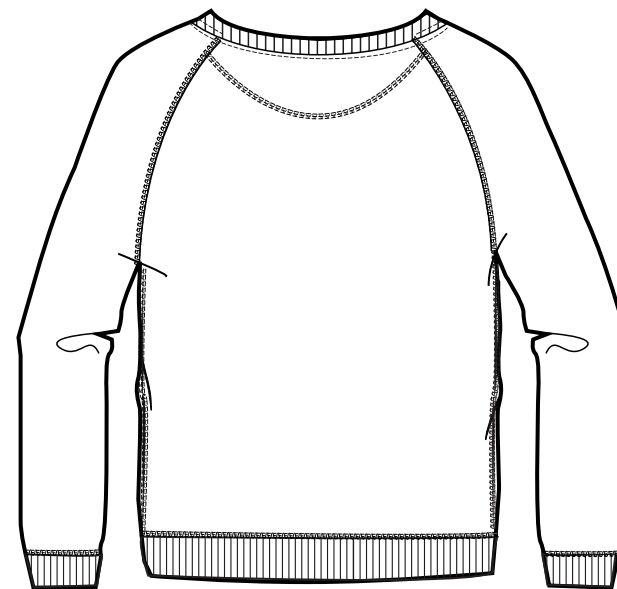

FRONT

BACK

SIZES		XXS	XS	S	M	L	XL	XXL
A	Half Chest 2,5cm below armhole	43	45,5	48	51	54	57	60
B	Body Length (from HPS)	60	62	64	66	68	69	70
C	Sleeve length	68,5	69,75	71	72,5	73,7	75	76,2