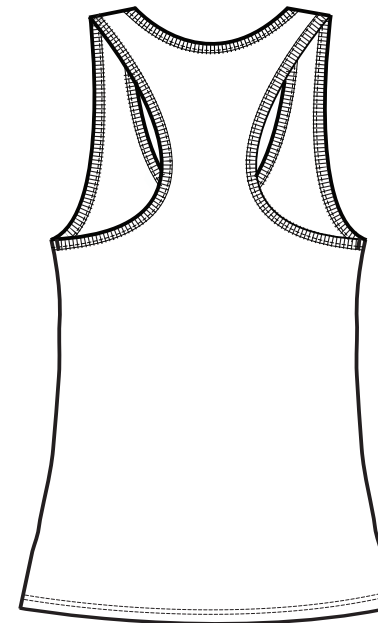

FRONT

BACK

SIZES		XS	S	M	L	XL
A	Half Chest 2,5cm below armhole	36,5	39	42	45	48
B	Body Length (from HPS)	62	64	66	68	69